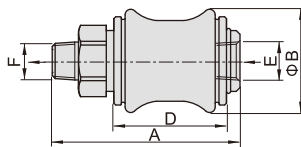

Hand slide valve(3/2 way)

HSV Series

Symbol

Product feature

1. There are several ways of internal and external thread connection, suitable for the application in different pipeline systems.
2. The direction-change slides smoothly and has good hand feeling.
3. There is large effective circulating area.
4. The valve spool surface is treated with acid washing passivation, and the surface of valve body is oxidized to keep the color for a long time.

Inner structure

No.	Item
1	Valve plug
2	Body
3	O-ring
4	Clip

Specification

Model	HSV06	HSV08	HSV10	HSV15	HSV20	HSV25
Fluid	Air (to be filtered by 40 μm filter element)					
Operating	Manual control direct acting type					
Port size [Note1]	1/8"	1/4"	3/8"	1/2"	3/4"	1"
Orifice size	23.0mm² (Cv=1.28)	40.0mm² (Cv=2.20)	62.0mm² (Cv=3.50)	140.0mm² (Cv=7.80)	250.0mm² (Cv=13.80)	392.0mm² (Cv=21.78)
Valve type	3/2 Way					
Lubrication	Not required					
Pressure range	0~1.0MPa(0~145psi)					
Proof pressure	1.5MPa(215psi)					
Temperature	-20~70°C					
Material body	Aluminum alloy					

[Note1] G thread is available.

Ordering code

HSV 08 SS G

① ② ③ ④

① Model	② Port size	③ Dovt thread	④ Thread type
HSV: Hand slide valve	06: 1/8" 08: 1/4" 10: 3/8" 15: 1/2" 20: 3/4" 25: 1"	Blank: Standard SS: Double male thread FF: Double female thread SF: Male and female thread	G: G

Dimensions

Standard

Double female thread (FF)

Male and female thread (SF)

Double male thread (SS)

Model\Item	A				B	BA	D	E	EA	F	FA
	Standard	Doublefemalethread	Maleandfemalethread	Doublemalethread							
HSV06	50	43	50	57	27.5	17	30	1/8"	1/8"	1/8"	1/8"
HSV08	58	47	58	69	30	19	32.5	1/4"	1/4"	1/4"	1/4"
HSV10	68.5	55.5	68.5	81.5	35.5	22	39	3/8"	3/8"	3/8"	3/8"
HSV15	85.5	70.5	85.5	100.5	44	30	50	1/2"	1/2"	1/2"	1/2"
HSV20	96.5	79.5	96.5	113.5	53.5	36	58	3/4"	3/4"	3/4"	3/4"
HSV25	114.5	96.5	114.5	132.5	65.5	44	70	1"	1"	1"	1"