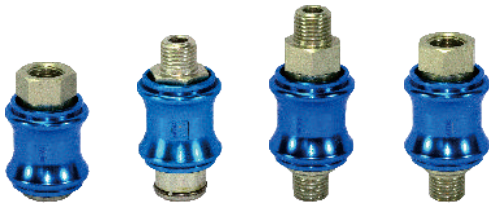

Hand slide valve(3/2 way)

HSV Series

Symbol

Product feature

1. There are several ways of internal and external thread connection, suitable for the application in different pipeline systems.
2. The direction-change slides smoothly and has good hand feeling.
3. There is large effective circulating area.
4. The valve spool surface is treated with acid washing passivation, and the surface of valve body is oxidized to keep the color for a long time.