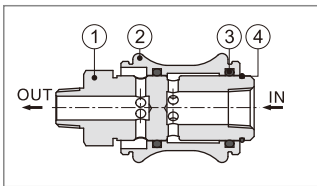

### Inner structure

No.	Item
1	Valve plug
2	Body
3	O-ring
4	Clip

#### Double male thread (SS)

Model\Item	A				B	BA	D	E	EA	F	FA
	Standard	Doublefemalethread	Maleandfemalethread	Doublemalethread							
HSV06	50	43	50	57	27.5	17	30	1/8"	1/8"	1/8"	1/8"
HSV08	58	47	58	69	30	19	32.5	1/4"	1/4"	1/4"	1/4"
HSV10	68.5	55.5	68.5	81.5	35.5	22	39	3/8"	3/8"	3/8"	3/8"
HSV15	85.5	70.5	85.5	100.5	44	30	50	1/2"	1/2"	1/2"	1/2"
HSV20	96.5	79.5	96.5	113.5	53.5	36	58	3/4"	3/4"	3/4"	3/4"
HSV25	114.5	96.5	114.5	132.5	65.5	44	70	1"	1"	1"	1"