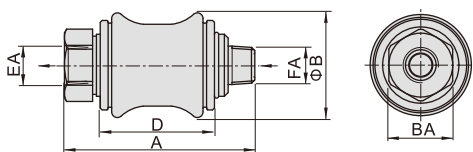

Male and female thread (SF)