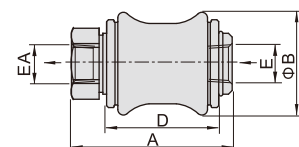

Double female thread (FF)